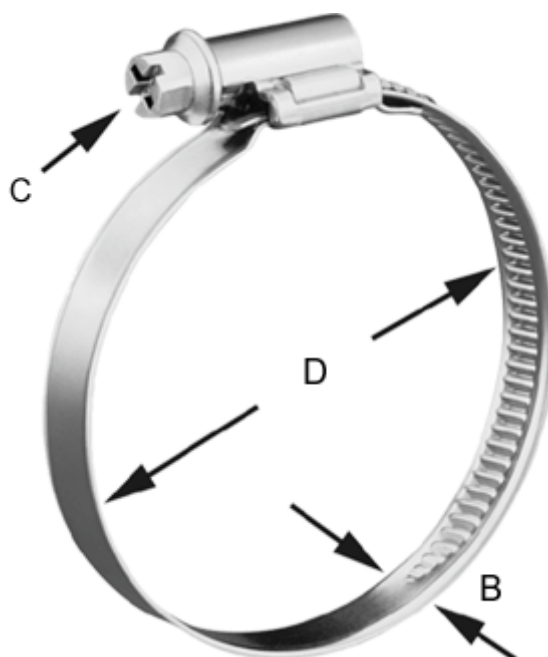

Data Sheet

Article number: 021368045017

Description: #I/T
TORRO SGS TX 12-22/12 C8 W3

Measures

C (screw type) = C7 - 7mm

Diameter D = 12-22

Width B = 12.0